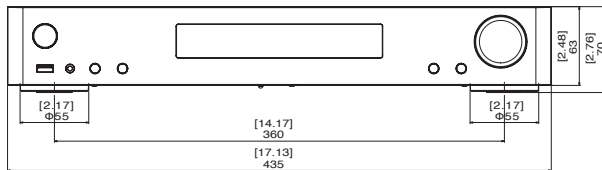

CARTON

Dimensions (W x H x D) :	22 3/16" x 8 1/8" x 15 7/16" (564 x 207 x 392 mm)
Weight :	12.1 lbs (5.5 kg)