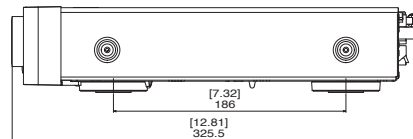

CARTON

Dimensions (W x H x D) :	22 3/16" x 8 1/8" x 15 7/16" (564 x 207 x 392 mm)
Weight :	12.1 lbs (5.5 kg)