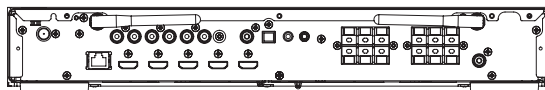

CARTON

Dimensions (W x H x D) :	22 3/16" x 8 1/8" x 15 7/16" (564 x 207 x 392 mm)
Weight :	12.1 lbs (5.5 kg)