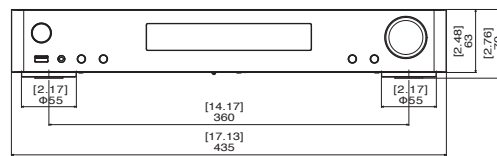

CARTON

Dimensions (W x H x D) : 43 1/4" x 13 15/16" x 20 3/8"
(1,098 x 354 x 518 mm)

Weight : 39.7 lbs. (18.0 kg)