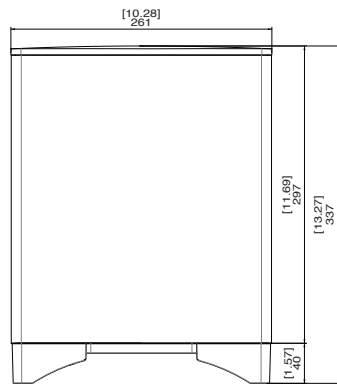

SPECIFICATIONS

AMPLIFIER SECTION

Rated Power : 50 W/Ch (4 Ohms, 1 kHz, 1 % THD, 1 Channel Driven, FTC)

Input Sensitivity and Impedance : 200 mV RMS at 47 k-Ohms (Line, Unbalanced)

Rated RCA Output Level and Impedance : 1.0 V / 470 k-Ohms (Subwoofer Pre Out)

Tone Control Characteristics : ±10 dB, 90 Hz (Bass)
±10 dB, 7.5 kHz (Treble)

Signal-to-Noise Ratio : 80 dB (Line, IHF-A)

TUNER SECTION

Tuning Frequency Range : FM 87.5 MHz–107.9 MHz

FM Preset Memory : 40 stations

GENERAL

Power Supply : AC 100–240 V~, 50 / 60 Hz

Power Consumption : 60 W

Stand-by Power Consumption : 0.2 W (Standby), 2.0 W (Network Standby)

Dimensions (W x H x D) : 17 1/8" x 2 3/4" x 12 13/16"
(435 x 70 x 325.5 mm)

Weight : 8.8 lbs (4.0 kg)

SOUNDBAR SECTION

Speaker Type : Acoustic Suspension

Drivers : Front (W x H): 2 3/4" x 1 9/16"
(70 mm x 40 mm) Cone Woofer x 4
Center (W x H): 2 3/4" x 1 9/16"
(70 mm x 40 mm) Cone Woofer x 2

Height : 2 9/32" (58 mm) Cone Woofer x 2

WIRELESS SUBWOOFER (SLW-43)

Rated Output Power : 50 W (4 Ohms, 100 Hz, 1 %, FTC)

Drivers : 6 1/2" (160 mm) Cone

Frequency Response : 30–200 Hz

GENERAL

Power Supply : AC 100–240 V~, 50 / 60 Hz

Power Consumption : 15 W

Stand-by Power Consumption : 0.32 W

Dimensions (W x H x D) : 10 1/4" x 13 1/4" x 10 9/16"
(261 x 337 x 269 mm)

Weight : 13.67 lbs. (6.2 kg)

CARTON

Dimensions (W x H x D) : 43 1/4" x 13 15/16" x 20 3/8"
(1,098 x 354 x 518 mm)

Weight : 39.7 lbs. (18.0 kg)