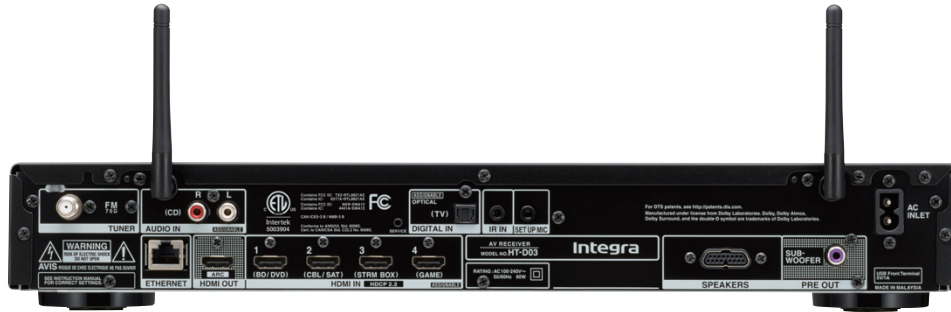

SPECIFICATIONS

AMPLIFIER SECTION

Rated Power : 50 W/Ch (4 Ohms, 1 kHz, 1 % THD, 1 Channel Driven, FTC)

Input Sensitivity and Impedance : 200 mV RMS at 47 k-Ohms (Line, Unbalanced)

Rated RCA Output Level and Impedance : 1.0 V / 470 k-Ohms (Subwoofer Pre Out)

Tone Control Characteristics : ±10 dB, 90 Hz (Bass)
±10 dB, 7.5 kHz (Treble)

Signal-to-Noise Ratio : 80 dB (Line, IHF-A)

TUNER SECTION

Tuning Frequency Range : FM 87.5 MHz–107.9 MHz

FM Preset Memory : 40 stations

GENERAL

Power Supply : AC 100–240 V~, 50 / 60 Hz

Power Consumption : 60 W

Stand-by Power Consumption : 0.2 W (Standby), 2.0 W (Network Standby)

Dimensions (W x H x D) : 17 1/8" x 2 3/4" x 12 13/16"
(435 x 70 x 325.5 mm)

Weight : 8.8 lbs (4.0 kg)

SOUNDBAR SECTION

Speaker Type : Acoustic Suspension

Drivers : Front (W x H): 2 3/4" x 1 9/16"
(70 mm x 40 mm) Cone Woofer x 4
Center (W x H): 2 3/4" x 1 9/16"
(70 mm x 40 mm) Cone Woofer x 2

Height : 2 9/32" (58 mm) Cone Woofer x 2

WIRELESS SUBWOOFER (SLW-43)

Rated Output Power : 50 W (4 Ohms, 100 Hz, 1 %, FTC)

Drivers : 6 1/2" (160 mm) Cone

Frequency Response : 30–200 Hz

GENERAL

Power Supply : AC 100–240 V~, 50 / 60 Hz

Power Consumption : 15 W

Stand-by Power Consumption : 0.32 W

Dimensions (W x H x D) : 10 1/4" x 13 1/4" x 10 9/16"
(261 x 337 x 269 mm)

Weight : 13.67 lbs. (6.2 kg)

CARTON

Dimensions (W x H x D) : 43 1/4" x 13 15/16" x 20 3/8"
(1,098 x 354 x 518 mm)

Weight : 39.7 lbs. (18.0 kg)