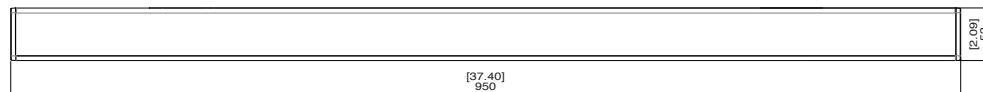

SPECIFICATIONS

AMPLIFIER SECTION

Rated Power : 50 W/Ch (4 Ohms, 1 kHz, 1 % THD, 1 Channel Driven, FTC)

Input Sensitivity and Impedance : 200 mV RMS at 47 k-Ohms (Line, Unbalanced)

Rated RCA Output Level and Impedance : 1.0 V / 470 k-Ohms (Subwoofer Pre Out)

Tone Control Characteristics : ±10 dB, 90 Hz (Bass)
±10 dB, 7.5 kHz (Treble)

Signal-to-Noise Ratio : 80 dB (Line, IHF-A)

TUNER SECTION

Tuning Frequency Range : FM 87.5 MHz–107.9 MHz

FM Preset Memory : 40 stations

GENERAL

Power Supply : AC 100–240 V~, 50 / 60 Hz

Power Consumption : 60 W

Stand-by Power Consumption : 0.2 W (Standby), 2.0 W (Network Standby)

Dimensions (W x H x D) : 17 1/8" x 2 3/4" x 12 13/16"
(435 x 70 x 325.5 mm)

Weight : 8.8 lbs (4.0 kg)

SOUNDBAR SECTION

Speaker Type : Acoustic Suspension

Drivers : Front (W x H): 2 3/4" x 1 9/16"
(70 mm x 40 mm) Cone Woofer x 4
Center (W x H): 2 3/4" x 1 9/16"
(70 mm x 40 mm) Cone Woofer x 2

Height : 2 9/32" (58 mm) Cone Woofer x 2

WIRELESS SUBWOOFER (SLW-43)

Rated Output Power : 50 W (4 Ohms, 100 Hz, 1 %, FTC)

Drivers : 6 1/2" (160 mm) Cone

Frequency Response : 30–200 Hz

GENERAL

Power Supply : AC 100–240 V~, 50 / 60 Hz

Power Consumption : 15 W

Stand-by Power Consumption : 0.32 W

Dimensions (W x H x D) : 10 1/4" x 13 1/4" x 10 9/16"
(261 x 337 x 269 mm)

Weight : 13.67 lbs. (6.2 kg)

CARTON

Dimensions (W x H x D) : 43 1/4" x 13 15/16" x 20 3/8"
(1,098 x 354 x 518 mm)

Weight : 39.7 lbs. (18.0 kg)